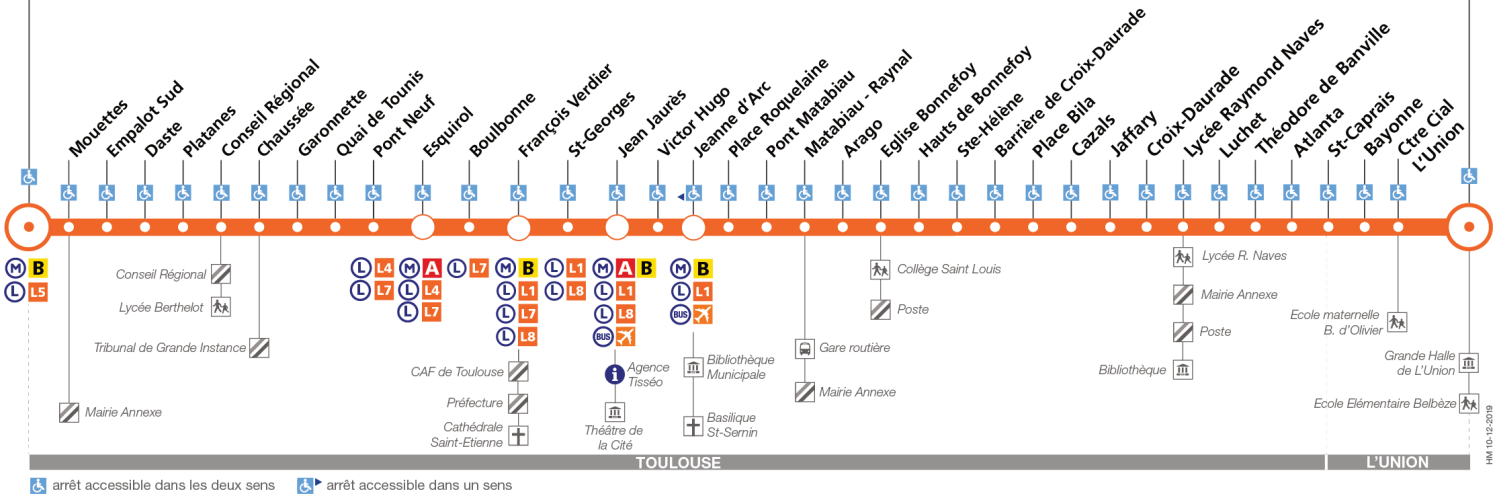

Dimanche et jours fériés

Table of bus schedules for Sunday and public holidays. Columns represent departure times from 06:00 to 23:30. Rows list various locations including Empalot, Conseil Régional, Esquirol, Jean Jaurès, Jeanne d'Arc, Barrière de Croix-Daurade, Lycée Raymond Naves, Atlanta, and L'Union Grande Halle.

Lundi à vendredi en vacances scolaires

Table of bus schedules for Monday to Friday during school holidays. Columns represent departure times from 05:15 to 20:43. Rows list various locations including Empalot, Conseil Régional, Esquirol, Jean Jaurès, Jeanne d'Arc, Barrière de Croix-Daurade, Lycée Raymond Naves, Atlanta, and L'Union Grande Halle. Includes notes on waiting times and a reference to the website www.tisseo.fr.

Direction Empalot

du 5 avril 2021
au 4 juillet 2021

Empalot

L'Union Grande Halle

Lundi à vendredi

Table of bus departure times for Monday to Friday, including arrival times at various stops and waiting time notes.

Samedi

Table of bus departure times for Saturday, including arrival times at various stops and waiting time notes.

Dimanche et jours fériés

Table of bus schedules for Sunday and public holidays. Columns represent departure times from 06:00 to 23:00. Rows list various bus lines and stops including Atlanta, Lycée Raymond Naves, Barrière de Croix-Daurade, Jeanne d'Arc, Jean Jaurès, Esquirol, Conseil Régional, and Empalot.